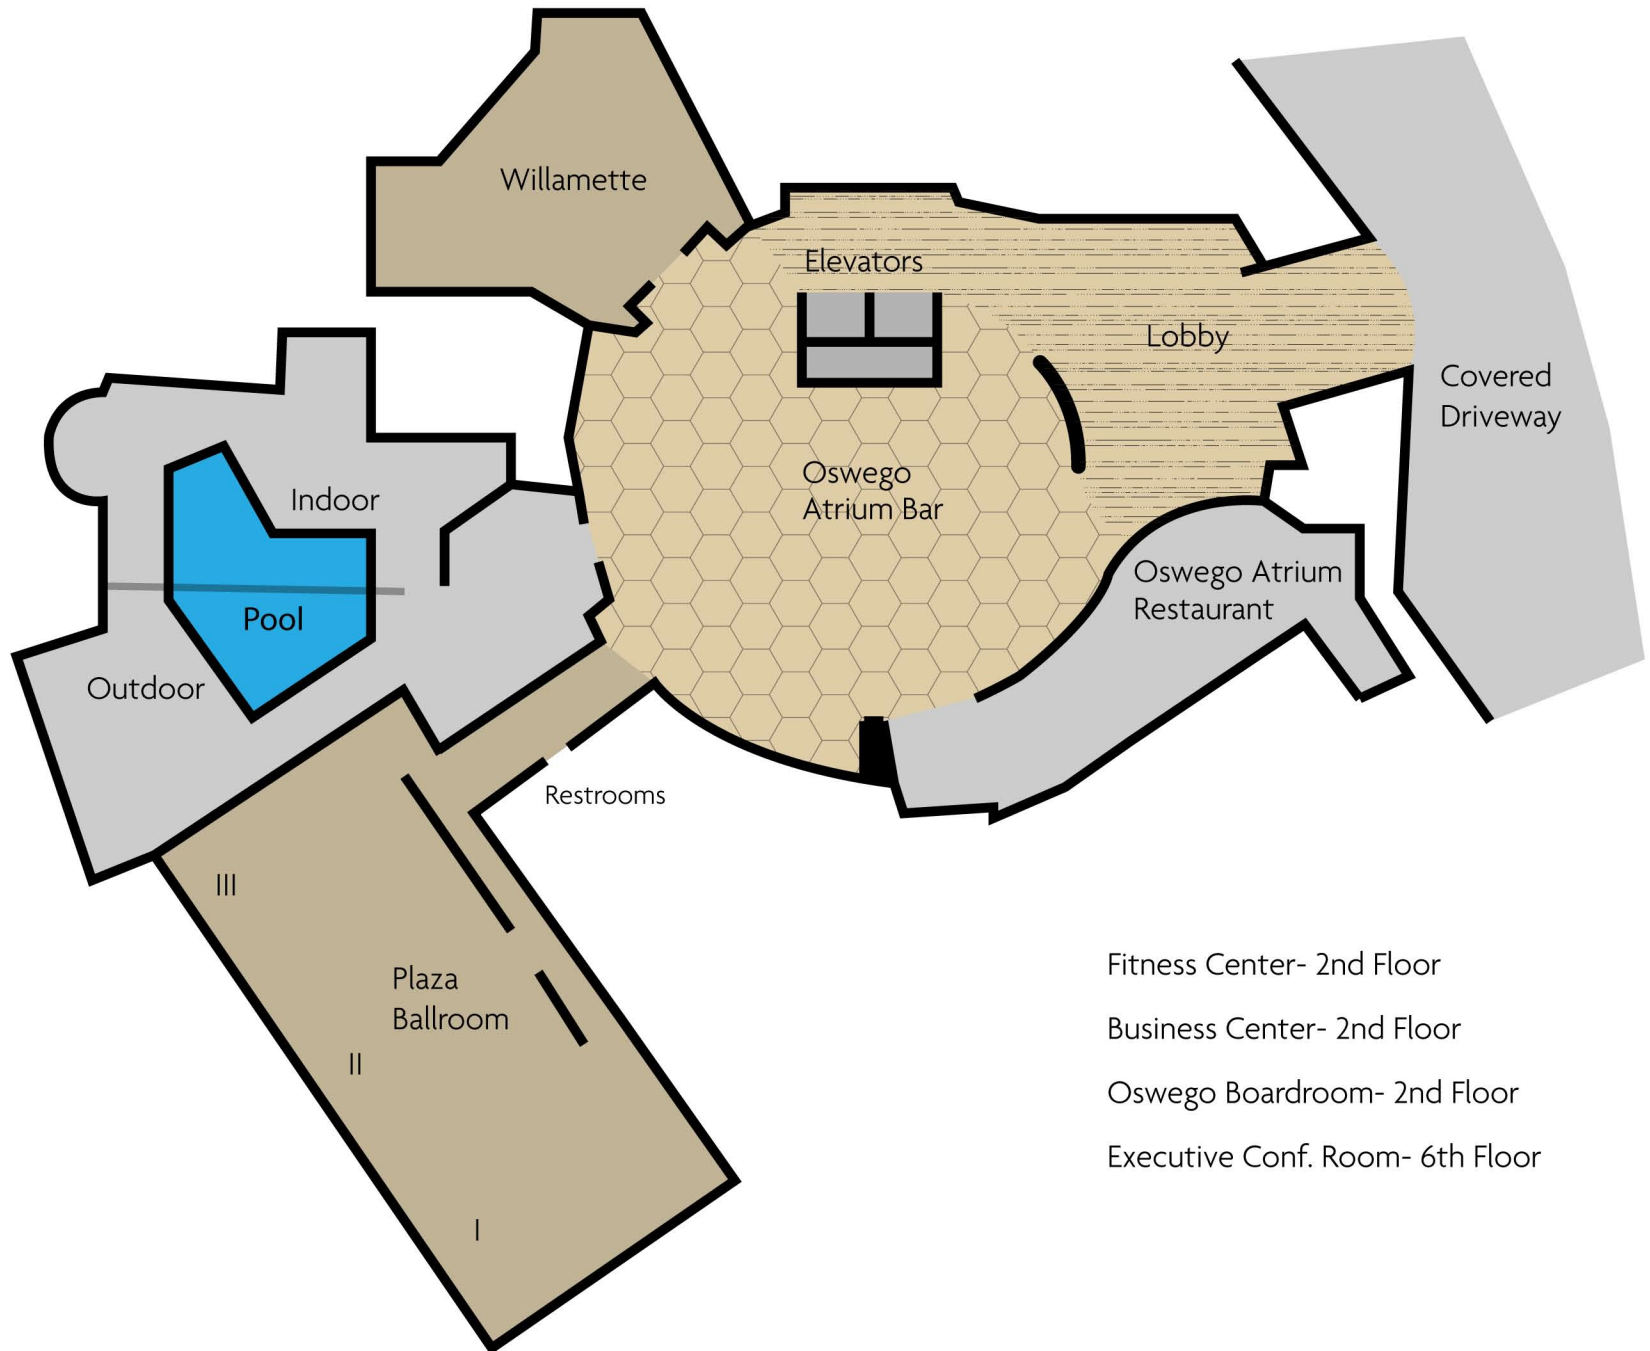

CROWNE PLAZA®
PORTLAND - LAKE OSWEGO

- Fitness Center- 2nd Floor
- Business Center- 2nd Floor
- Oswego Boardroom- 2nd Floor
- Executive Conf. Room- 6th Floor

Crowne Plaza Portland-
Lake Oswego

14811 Kruse Oaks Drive
Lake Oswego, Oregon

(503) 624-8400

CPLakeOswego.com

	Area (Sq Ft)	Dimensions	Theater	Classroom	Banquet	Reception	U-Shape	Boardroom
Plaza Ballroom	3,120 sq ft	40' x 78'	250	120	200	250	70	-
Plaza I & II	2,000 sq ft	40' x 50'	150	84	110	150	54	-
Plaza II & III	1,716 sq ft	33' x 52'	140	70	90	140	51	-
Plaza I	1,040 sq ft	40' x 26'	100	54	50	100	30	-
Plaza II	792 sq ft	33' x 24'	60	30	40	60	24	-
Plaza III	924 sq ft	33' x 28'	80	48	50	80	27	-
Willamette	1,200 sq ft	50' x 30'	80	54	50	80	30	-
Executive Conference Room	665 sq ft	18' x 35'	35	20	30	35	27	20
Oswego Boardroom	450 sq ft	12' x 35'	-	-	-	-	-	12